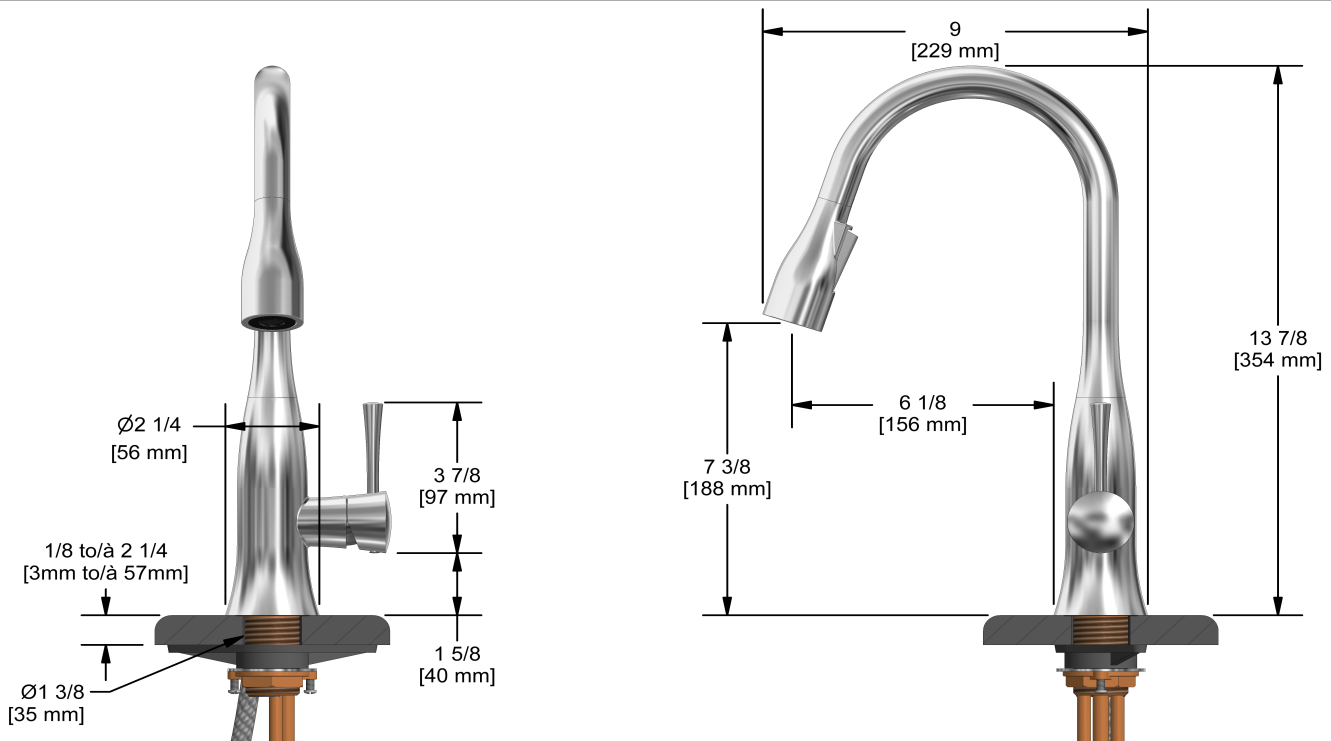

Single hole prep sink faucet
ED601

UPC®

Specifications

Descriptions

- 3/8" speedway compression
- Ceramic cartridge
- 2-jet pull-down spray
- Polypropylene and polyester aluminium hose with integrated swivel

Available colors

- C : Chrome
- SS : Stainless Steel (PVD)

Available flows

- 8.3 L/min, 2.2 gpm (US) 60psi
- 3.7 L/min, 1 gpm (US) 60psi (**ED601-10**)
- 5.69 L/min, 1.5 gpm (US) 60psi (**ED601-15**)

Certifications

- CSA B125.1
- NSF/ANSI standard 61 and 372
- ASME A112.18.1
- CMR248 Approval
- DOE

Sizes, models and finishes may differ from those presented.

Warranty

This Riobel Inc. product you have purchased carries a Limited Lifetime Warranty on the chrome, PVD finish, blacks and all working parts and is guaranteed from the initial purchase date against all manufacturing defects. All other finishes, including plastic components, are guaranteed for one year. All electric and/or electronic parts are covered by a 5-year limited warranty. The warranty offered on our products will be honored only if the installation is performed by a certified master plumber.